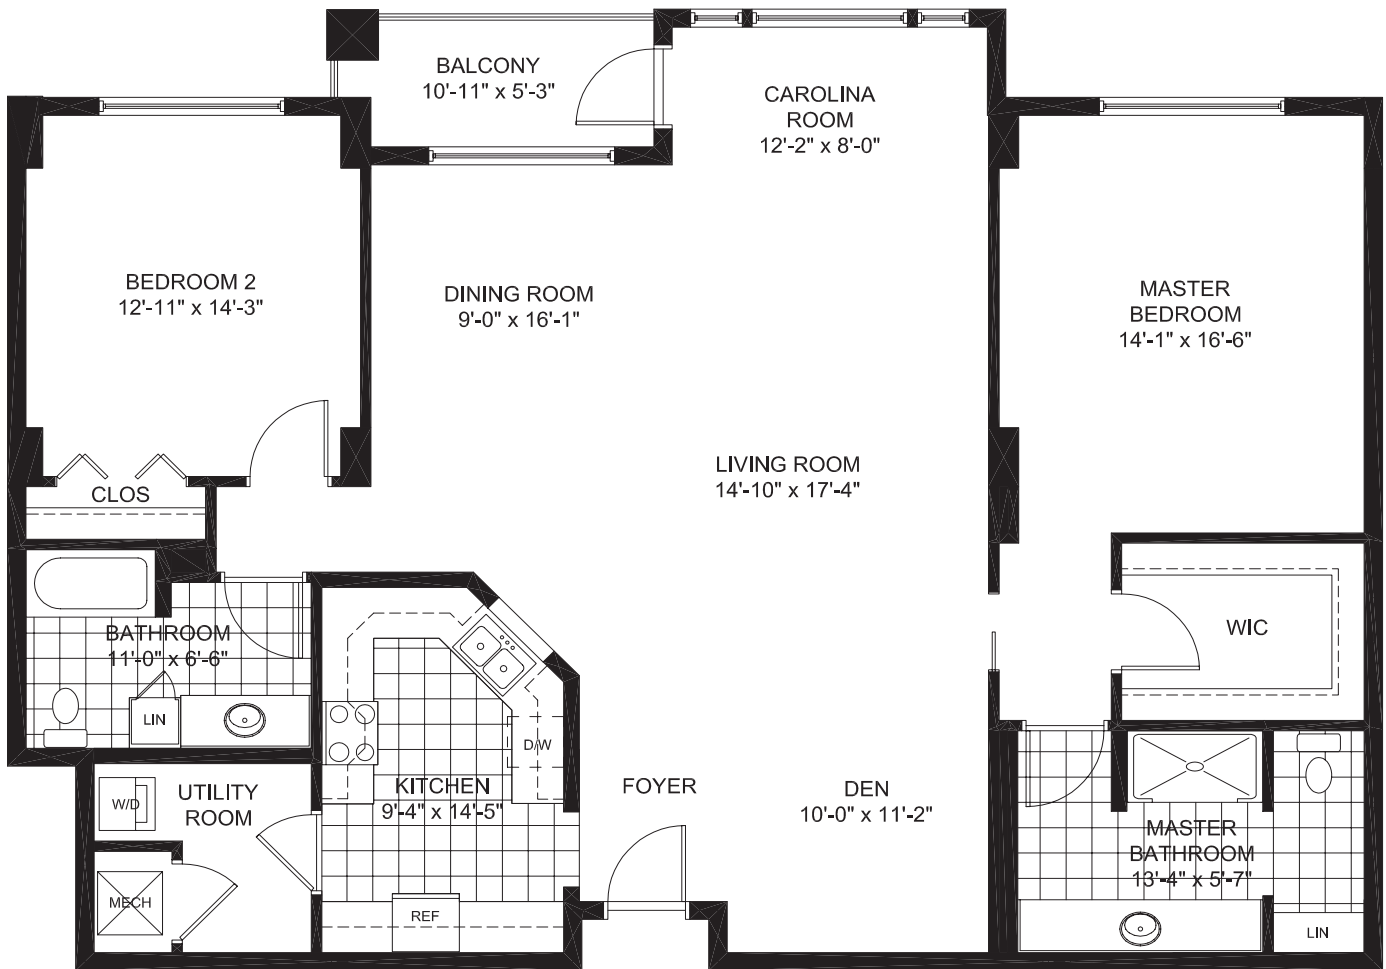

CAMPUS & HOME PLANS

**BUILDINGS
A & C**

THE AZALEA 1
1,871 square feet

Developer reserves the right to make changes and modifications as deemed necessary. Square footages are approximate and subject to change.