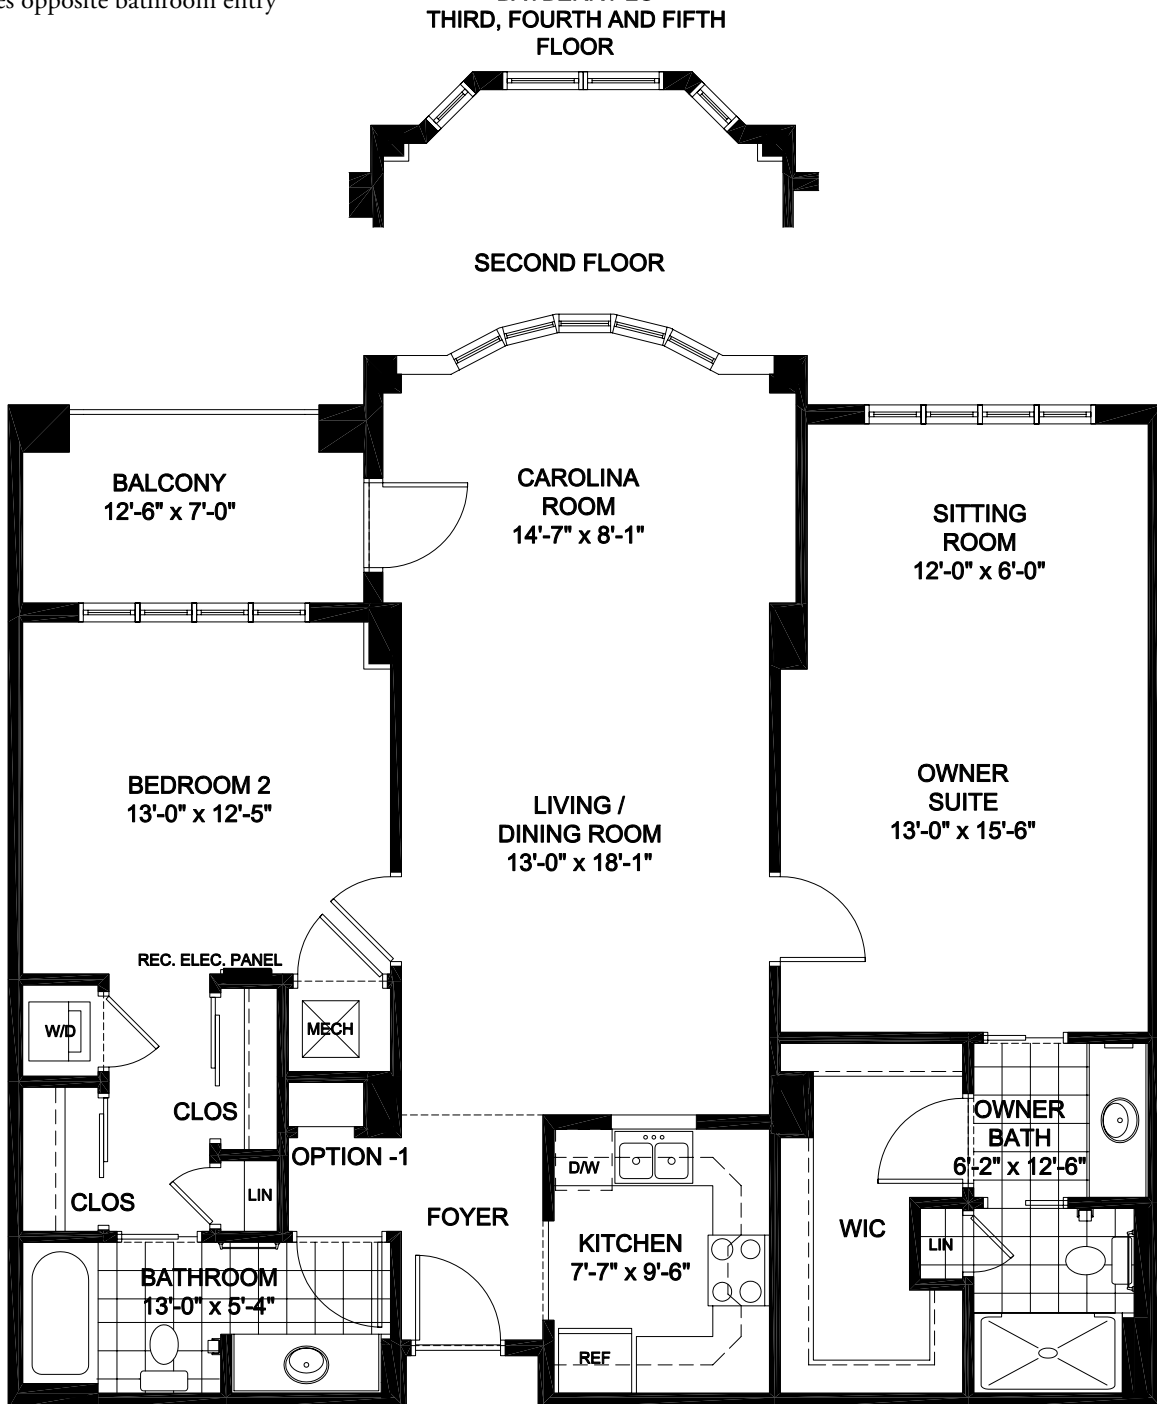

CAMPUS & HOME PLANS

**BUILDING
E**

THE BAYBERRY 2 1,465 square feet

Plan Options:

- 1) Shelves opposite bathroom entry

Developer reserves the right to make changes and modifications as deemed necessary. Square footages are approximate and subject to change.