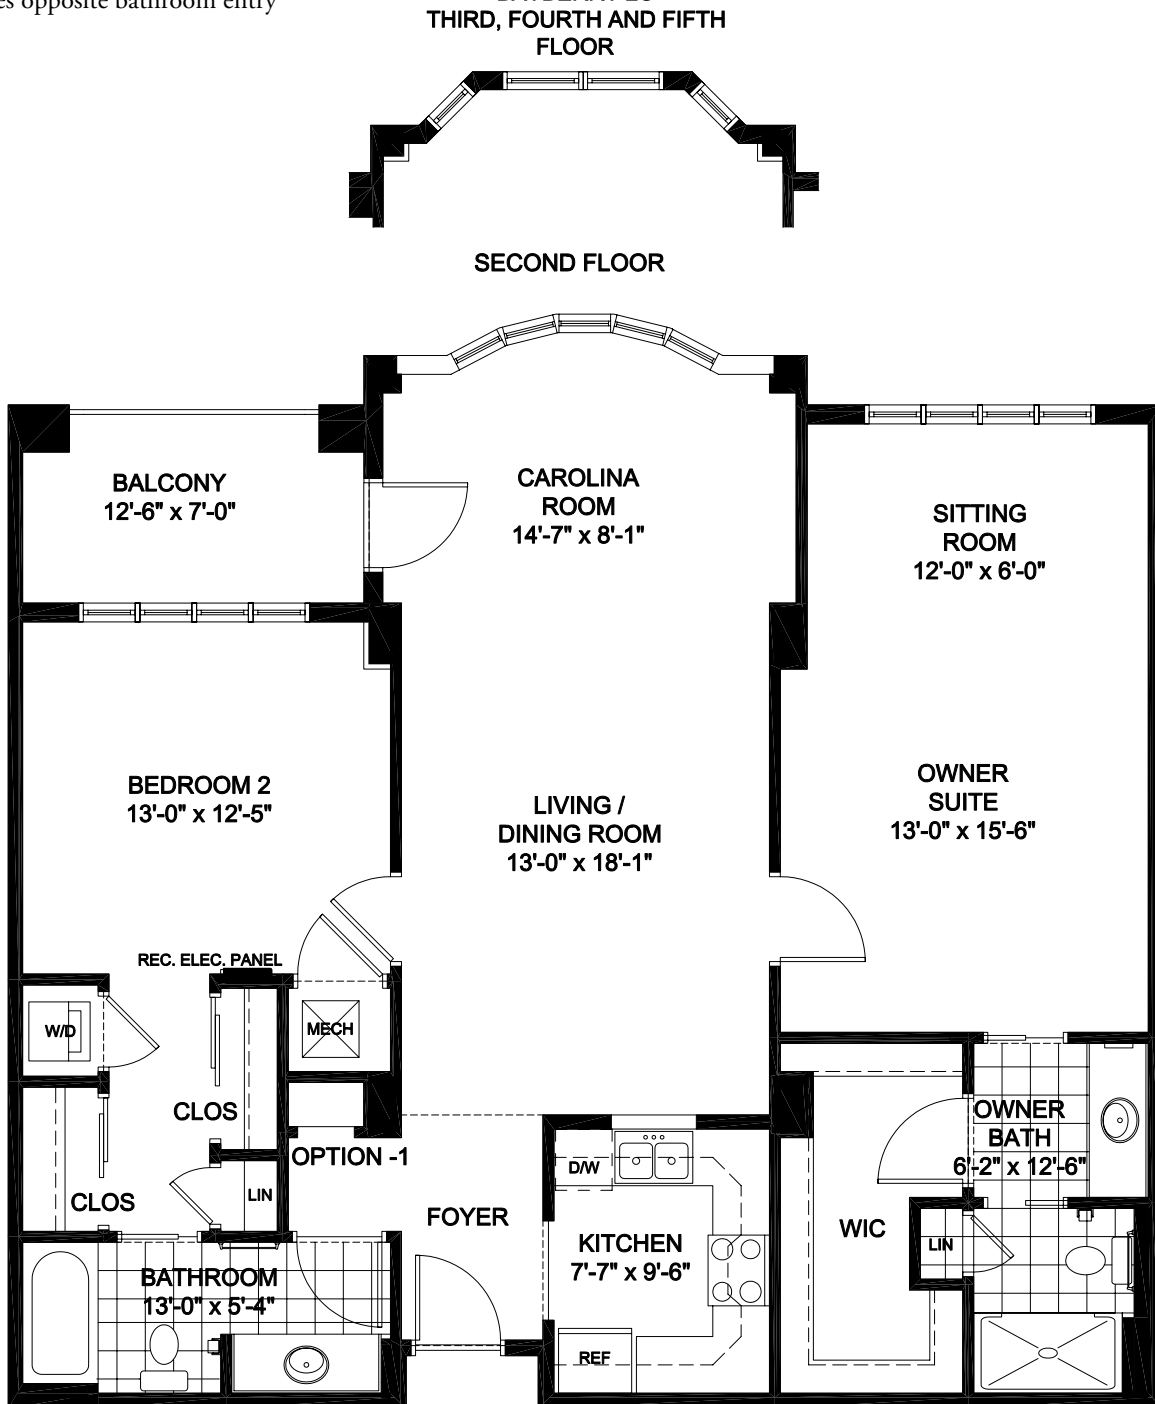

CAMPUS & HOME PLANS

**BUILDING
E**

THE BAYBERRY 2 1,465 square feet

Plan Options:

- 1) Shelves opposite bathroom entry

Developer reserves the right to make changes and modifications as deemed necessary. Square footages are approximate and subject to change.