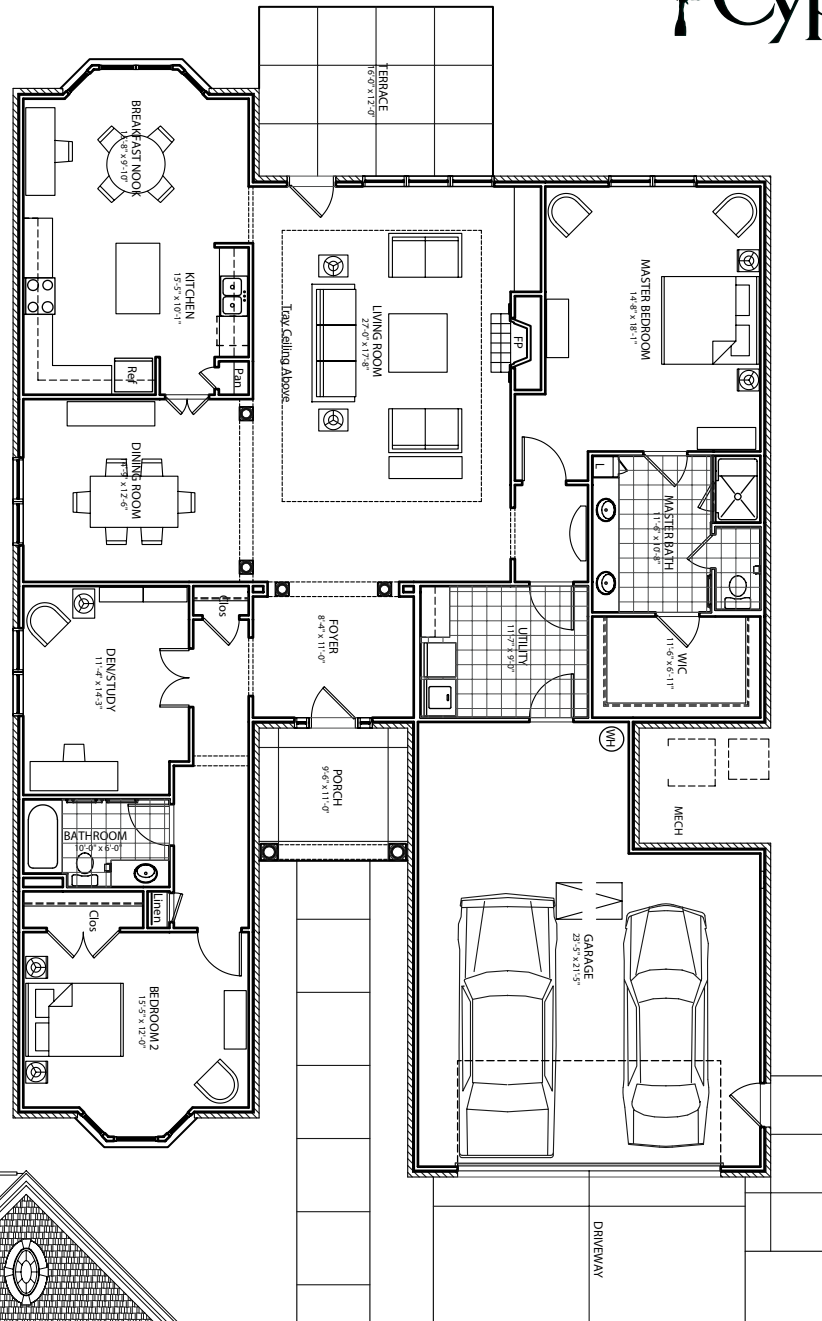

CAMPUS & HOME PLANS

COTTAGES

THE LAUREL

2,427 square feet

Plan Options:

Please turn to back of page for options.

Developer reserves the right to make changes and modifications as deemed necessary. Square footages are approximate and subject to change.

The Cypress of Raleigh | 919.870.9007 | toll free 888.876.9007
www.TheCypressofRaleigh.com | Raleigh, North Carolina

Covered Porch Option

Carolina Room Option

Powder Room Option

Reversed Closet Option

Great Room Option

Bonus Room Option

Developer reserves the right to make changes and modifications as deemed necessary. Square footages are approximate and subject to change.