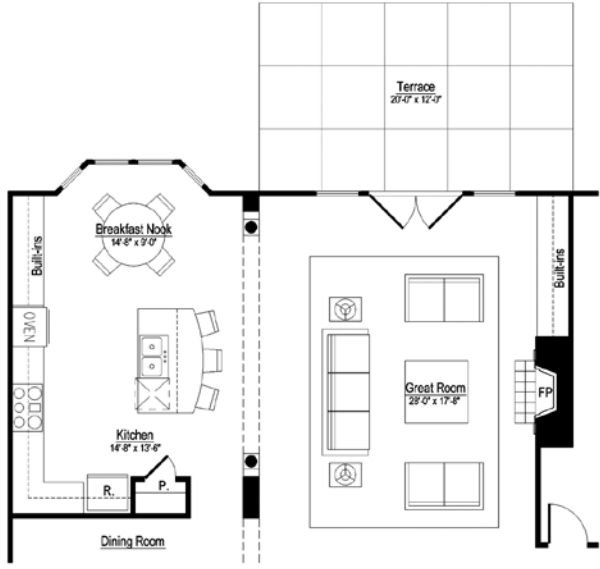

CAMPUS & HOME PLANS

COTTAGES

THE LAUREL

2,427 square feet

Plan Options:

Please turn to back of page for options.

Developer reserves the right to make changes and modifications as deemed necessary. Square footages are approximate and subject to change.

The Cypress of Raleigh | 919.870.9007 | toll free 888.876.9007
www.TheCypressofRaleigh.com | Raleigh, North Carolina

Covered Porch Option

Carolina Room Option

Powder Room Option

Reversed Closet Option

Great Room Option

Bonus Room Option

Developer reserves the right to make changes and modifications as deemed necessary. Square footages are approximate and subject to change.