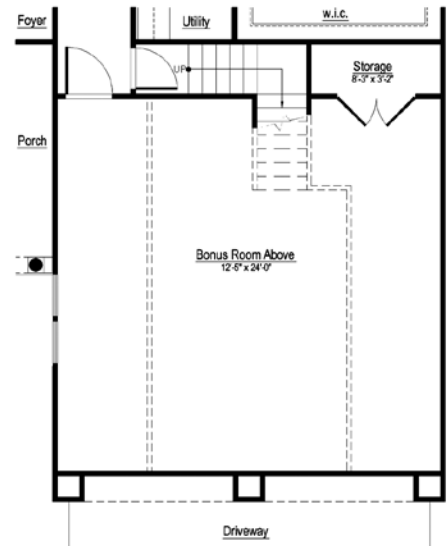

CAMPUS & HOME PLANS

COTTAGES

THE LAUREL

2,427 square feet

Plan Options:

Please turn to back of page for options.

Developer reserves the right to make changes and modifications as deemed necessary. Square footages are approximate and subject to change.

The Cypress of Raleigh | 919.870.9007 | toll free 888.876.9007
www.TheCypressofRaleigh.com | Raleigh, North Carolina

Covered Porch Option

Carolina Room Option

Powder Room Option

Reversed Closet Option

Great Room Option

Bonus Room Option

Developer reserves the right to make changes and modifications as deemed necessary. Square footages are approximate and subject to change.