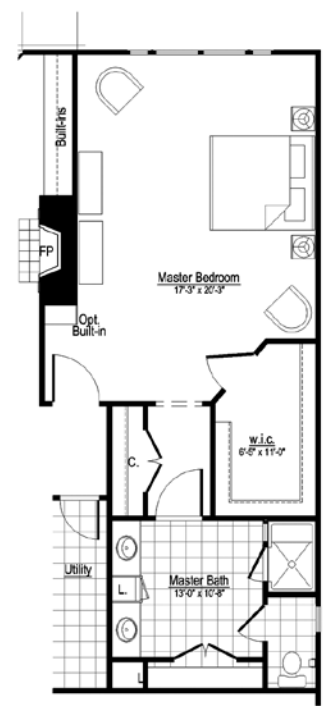

CAMPUS & HOME PLANS

COTTAGES

THE LAUREL

2,427 square feet

Plan Options:

Please turn to back of page for options.

Developer reserves the right to make changes and modifications as deemed necessary. Square footages are approximate and subject to change.

The Cypress of Raleigh | 919.870.9007 | toll free 888.876.9007
www.TheCypressofRaleigh.com | Raleigh, North Carolina

Covered Porch Option

Carolina Room Option

Powder Room Option

Reversed Closet Option

Great Room Option

Bonus Room Option

Developer reserves the right to make changes and modifications as deemed necessary. Square footages are approximate and subject to change.