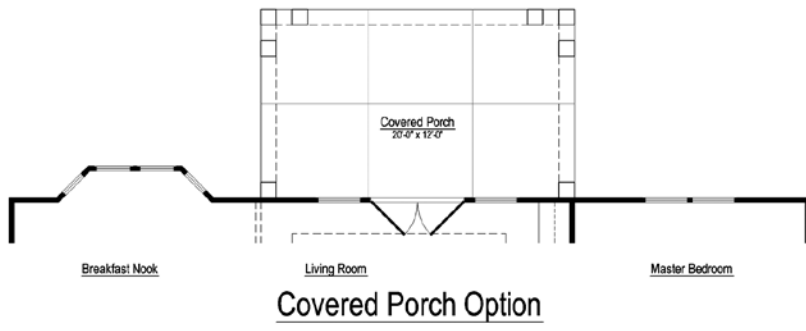

CAMPUS & HOME PLANS

COTTAGES

THE LAUREL

2,427 square feet

Plan Options:

Please turn to back of page for options.

Developer reserves the right to make changes and modifications as deemed necessary. Square footages are approximate and subject to change.

The Cypress of Raleigh | 919.870.9007 | toll free 888.876.9007
www.TheCypressofRaleigh.com | Raleigh, North Carolina

Covered Porch Option

Carolina Room Option

Powder Room Option

Reversed Closet Option

Great Room Option